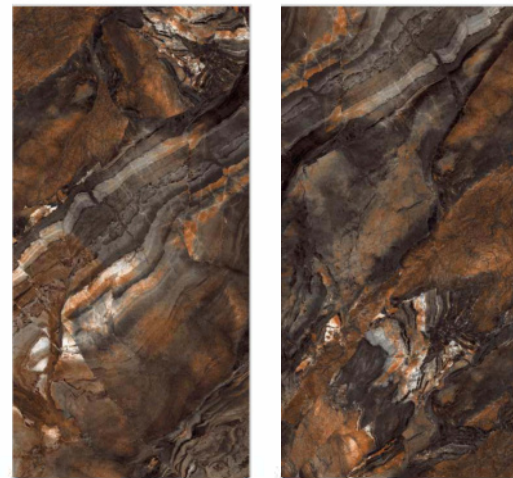

Venus Brown

60x120 cm

High Glossy

Random faces : 3