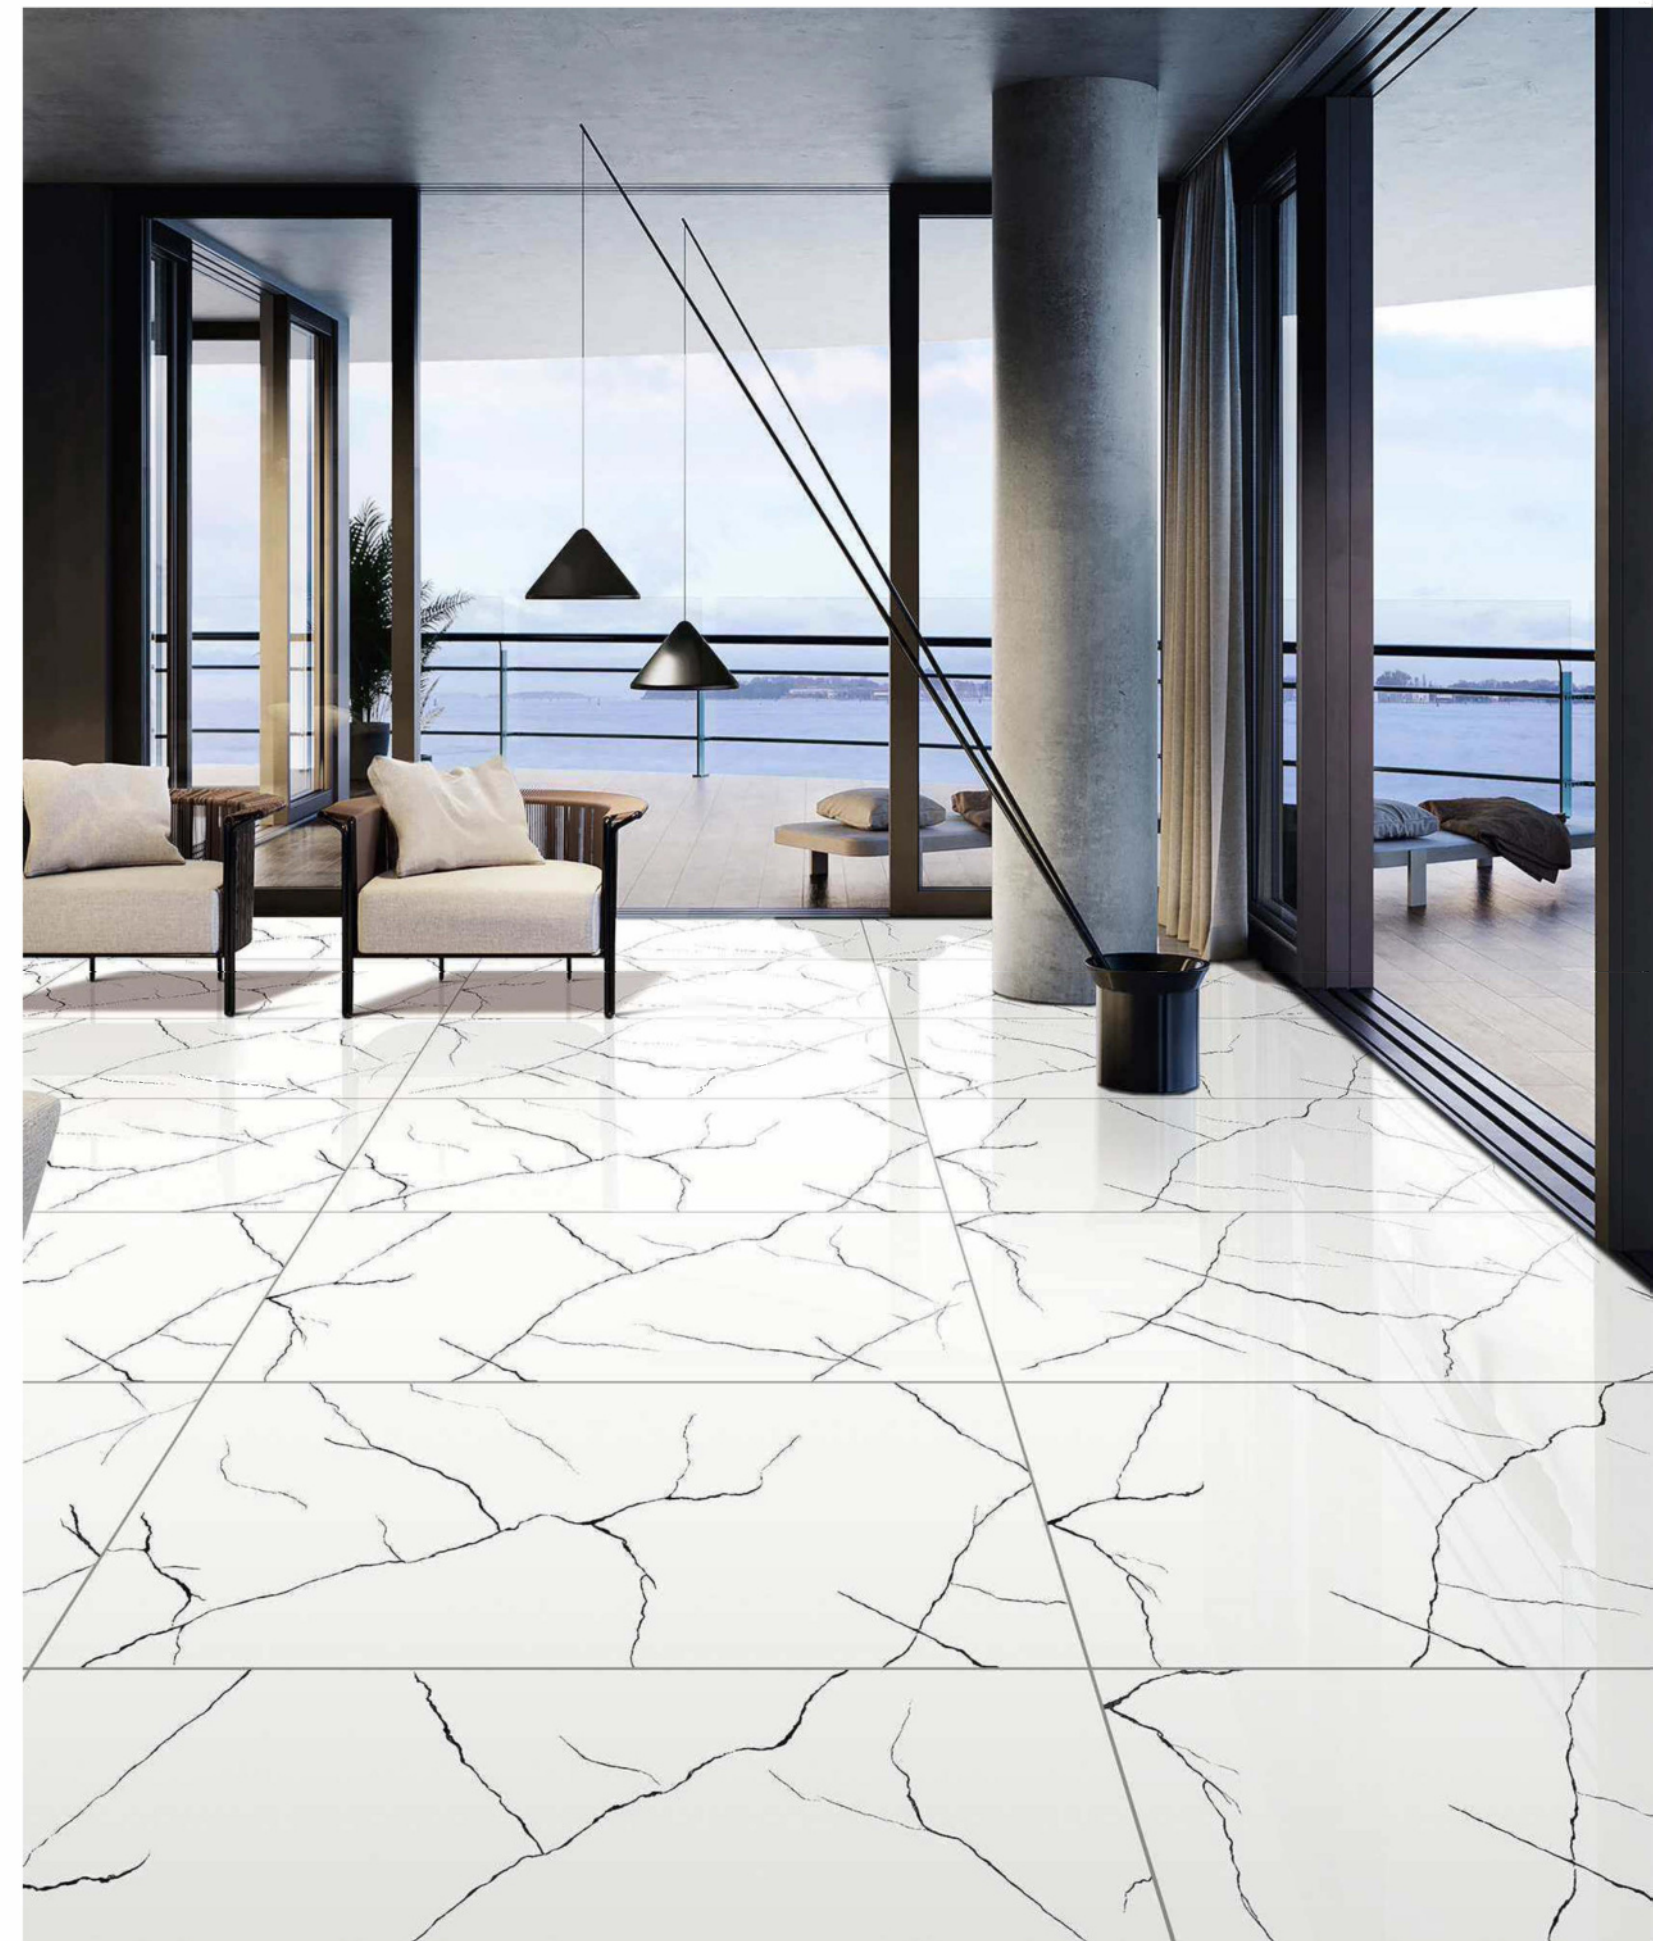

Floor :
Forest
White