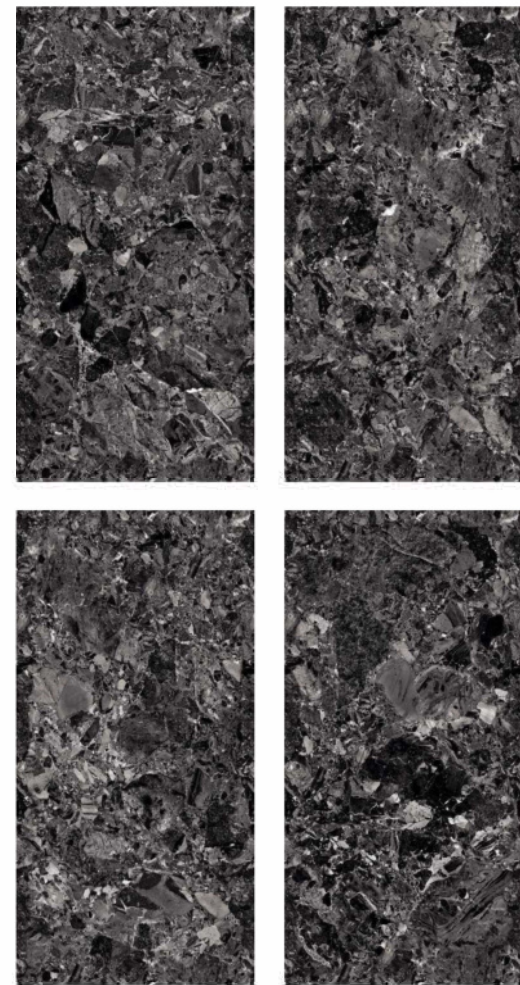

Fossil Black NEW

60x120 cm

High Glossy

Random faces : 5