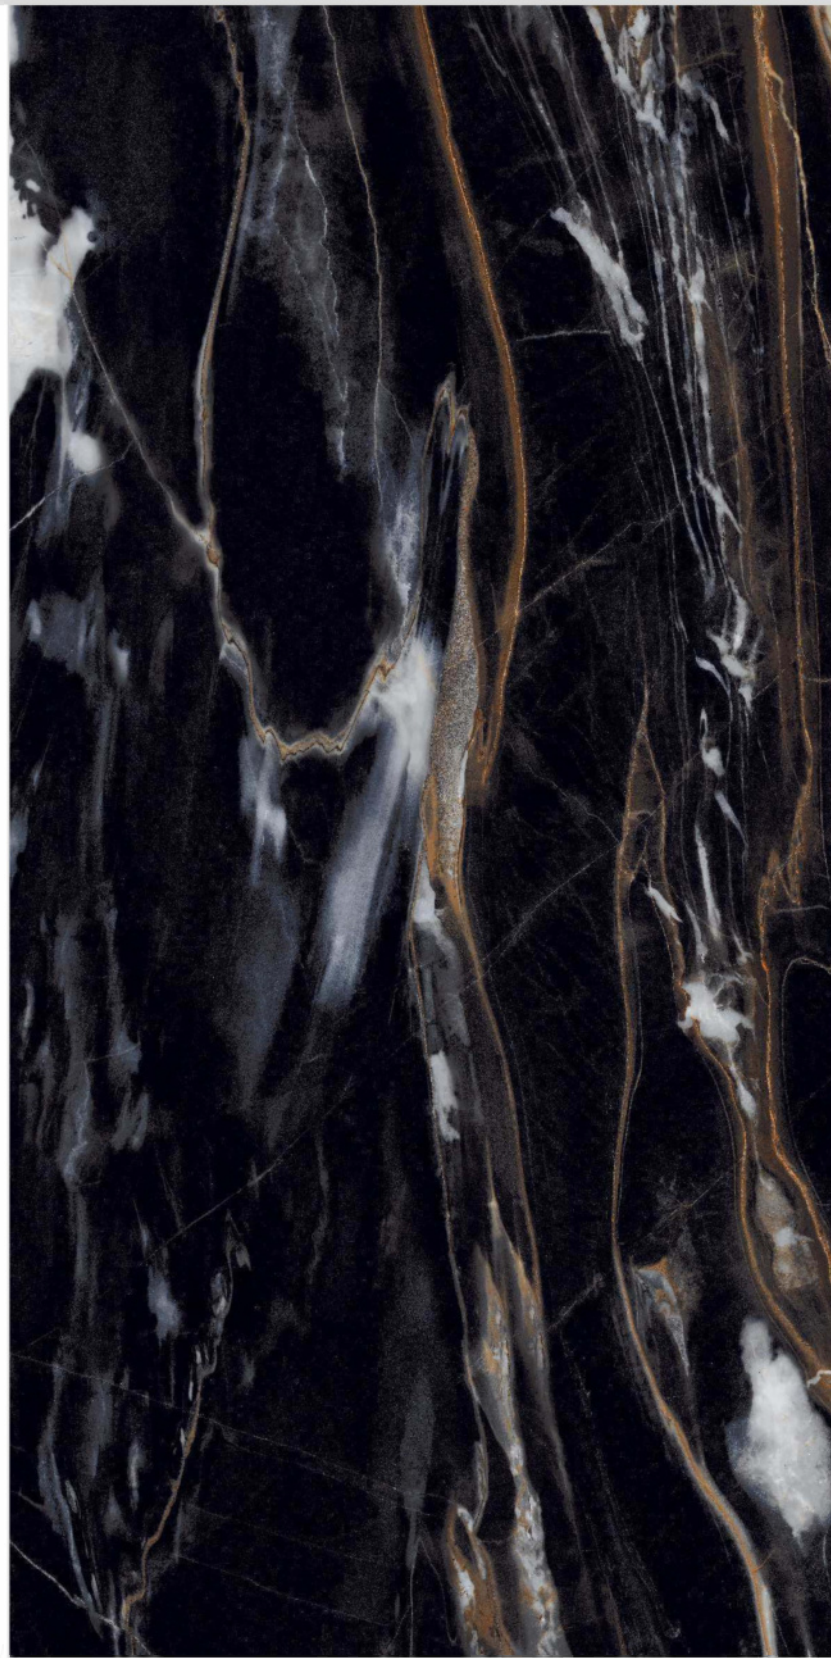

LGF®
TILES

Evreux Black

60x120 cm

High Glossy

Random faces : 3

Floor :
Evreux
Black