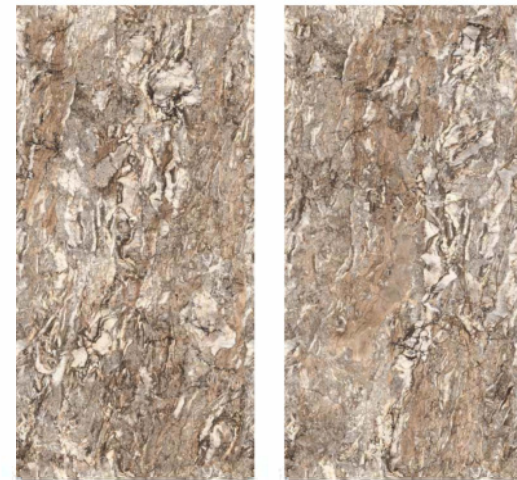

LGF[®]
TILES

Lazurite Blue

60x120 cm

High Glossy

Random faces : 3

Floor :
Lazurite
Blue

Magma Brown NEW ●●●●

60x120 cm