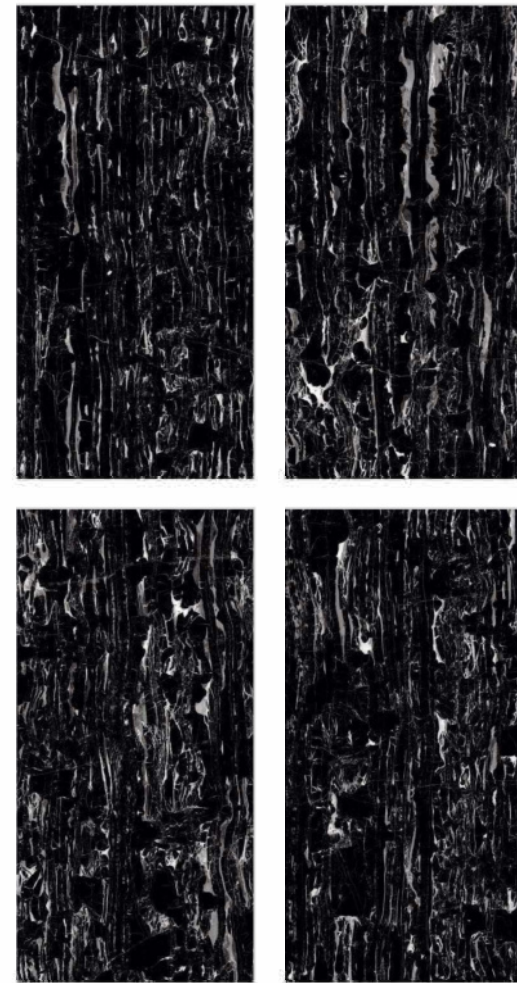

Silver Shadow

60x120 cm

High Glossy

Random faces : 5