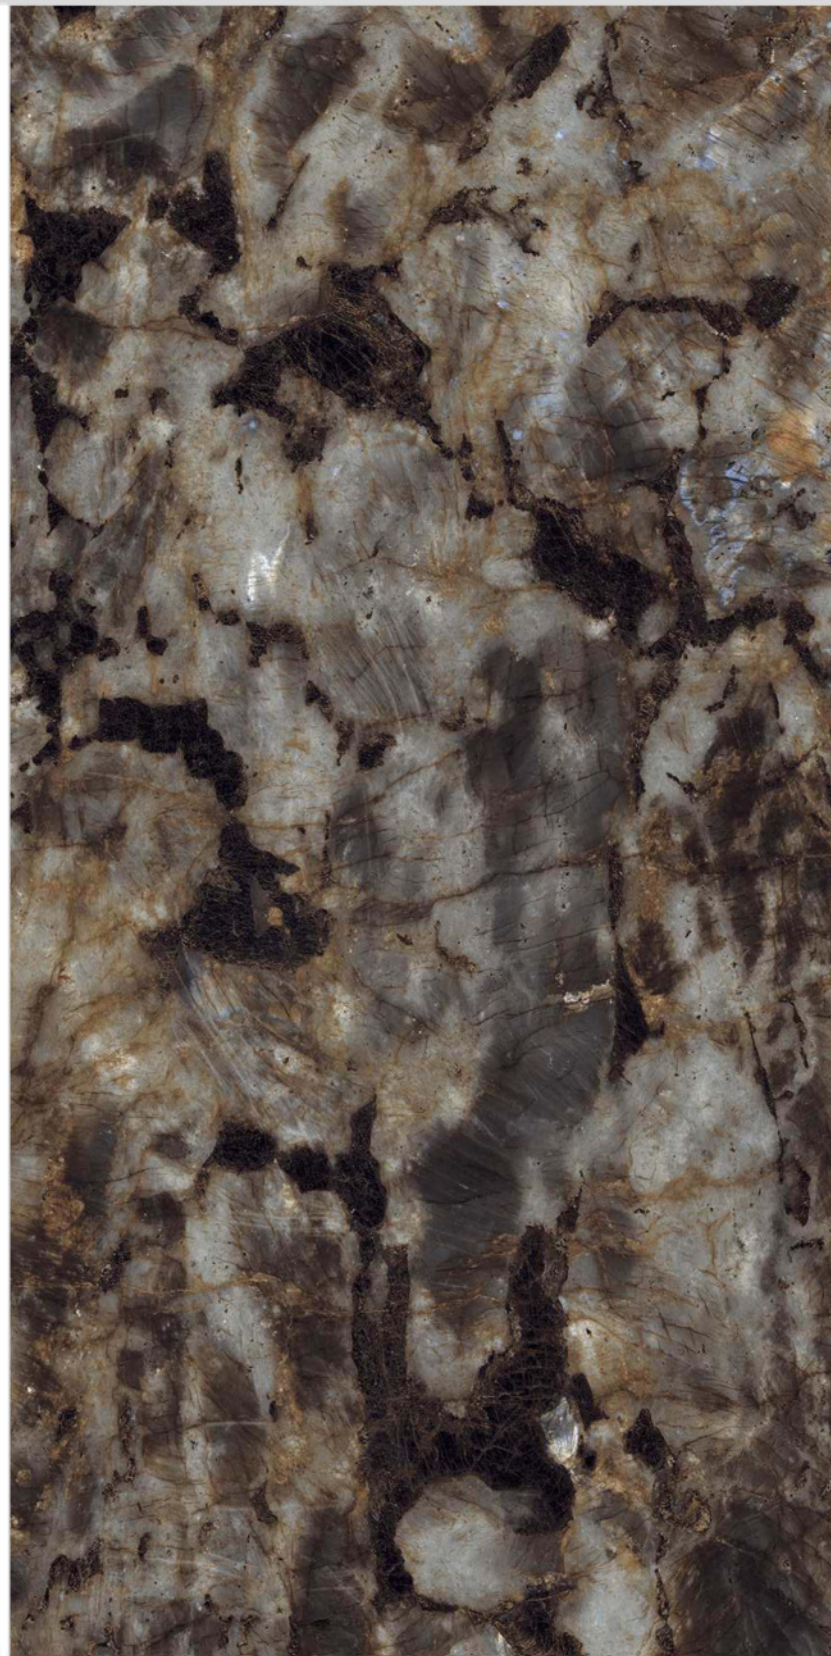

LGF®
TILES

Radiant Grey

60x120 cm

High Glossy

Random faces : 3

Floor :
Radiant
Grey