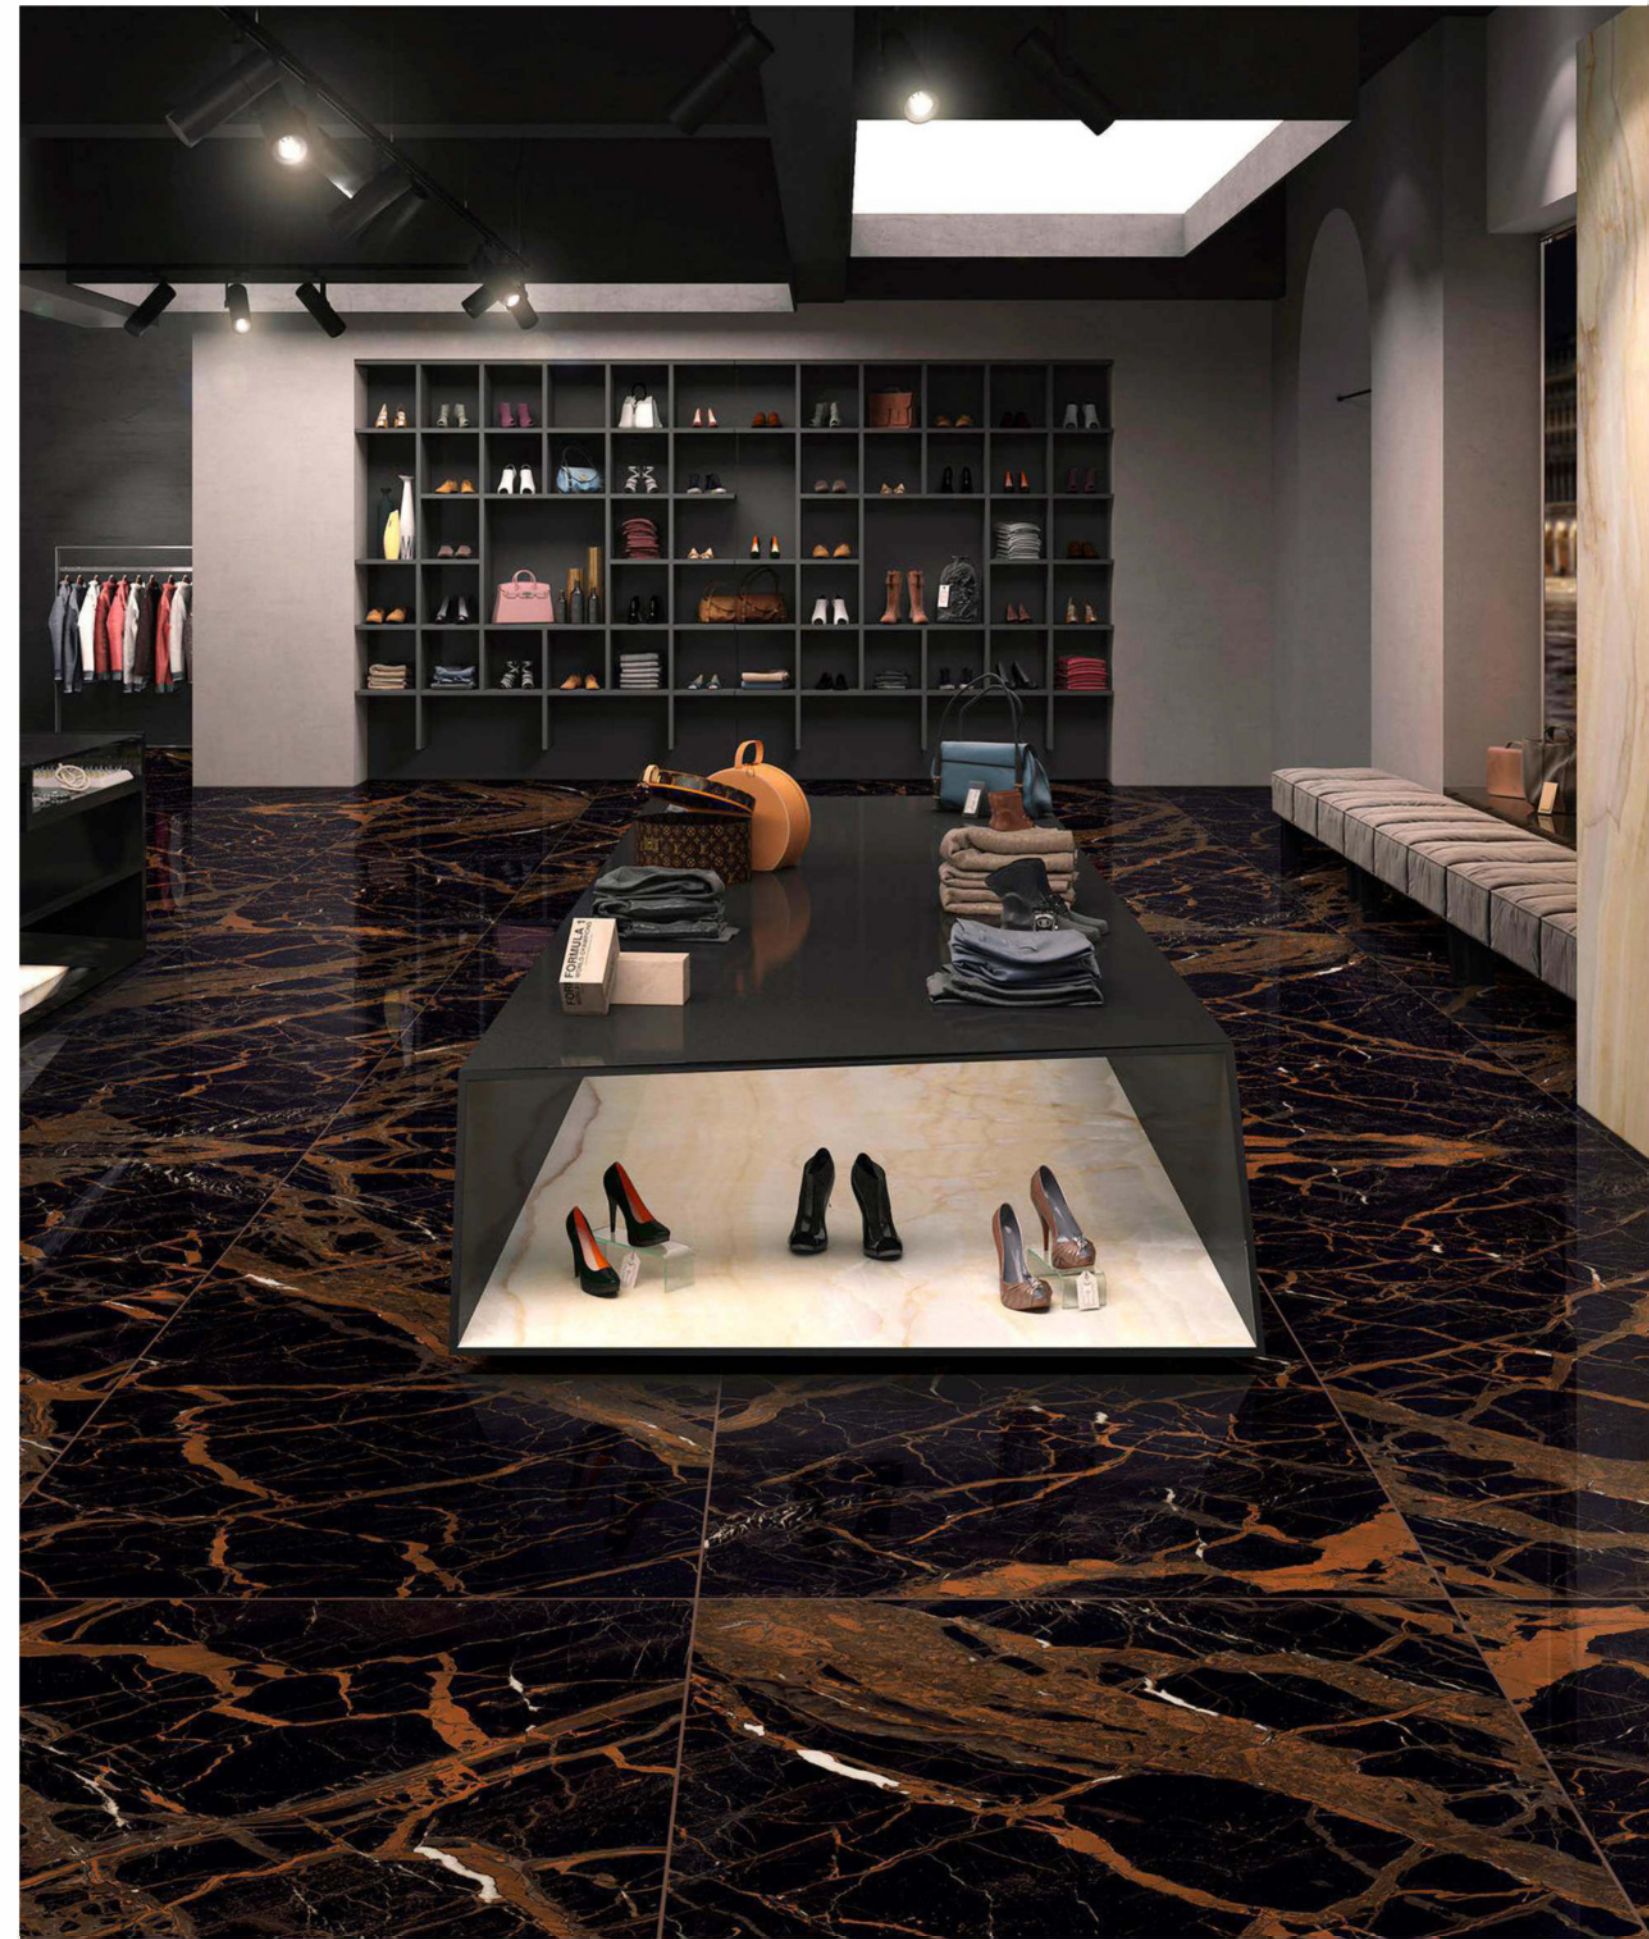

High Glossy

Random faces : 8

Floor :
Empradore
Coffee

LGF[®]
TILES

Estrada New

60x120 cm

High Glossy

Random faces : 5