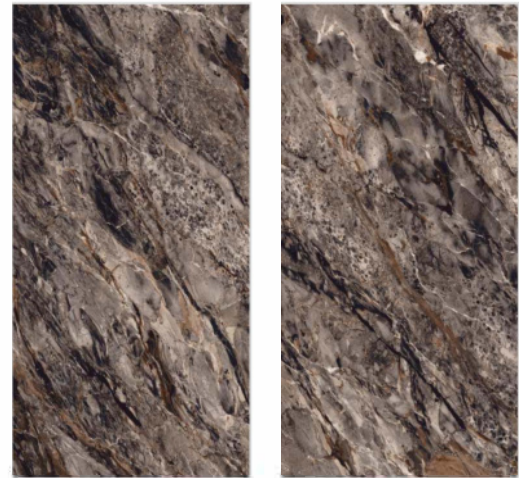

60x120 cm

High Glossy

Random faces : 3

Wall :
Stonella
Brown

LGF[®]
TILES

Taco Charcoal

60x120 cm

High Glossy