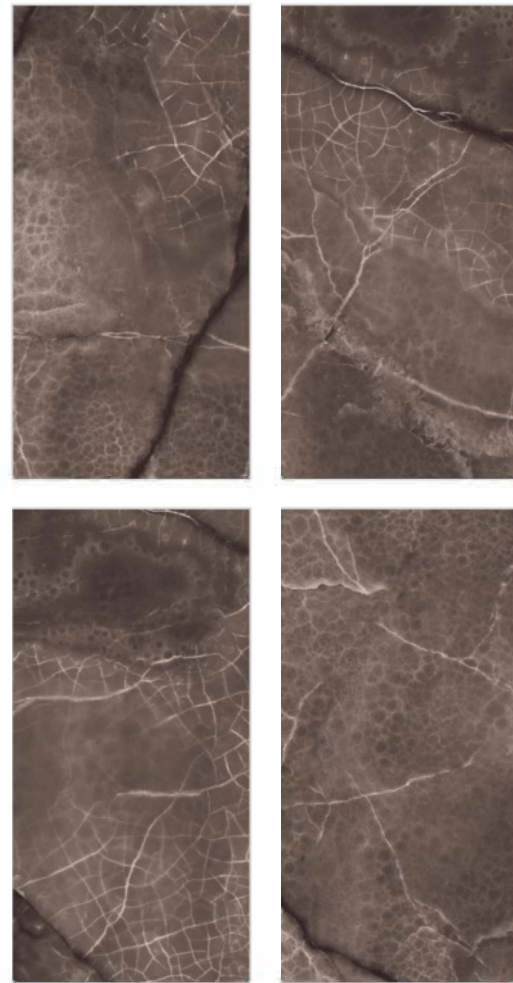

Clovis Coffee

60x120 cm

High Glossy

Random faces : 5