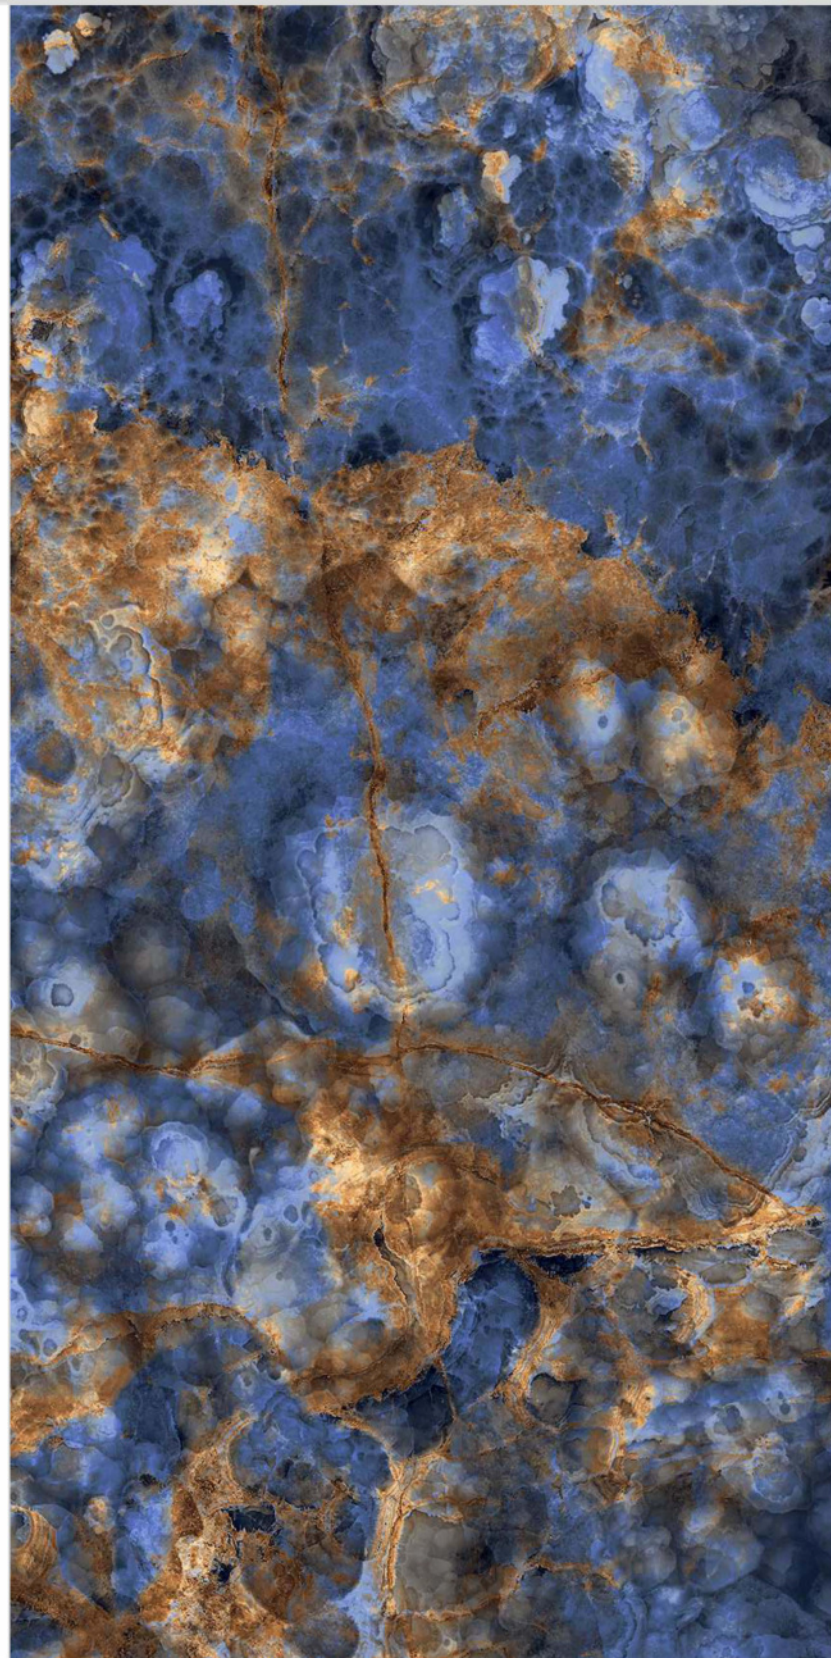

Random faces : 5

Floor :
Jupiter
Black

LGF[®]
TILES

Lava Brown

60x120 cm

High Glossy

Random faces : 3

Floor :
Lava
Brown