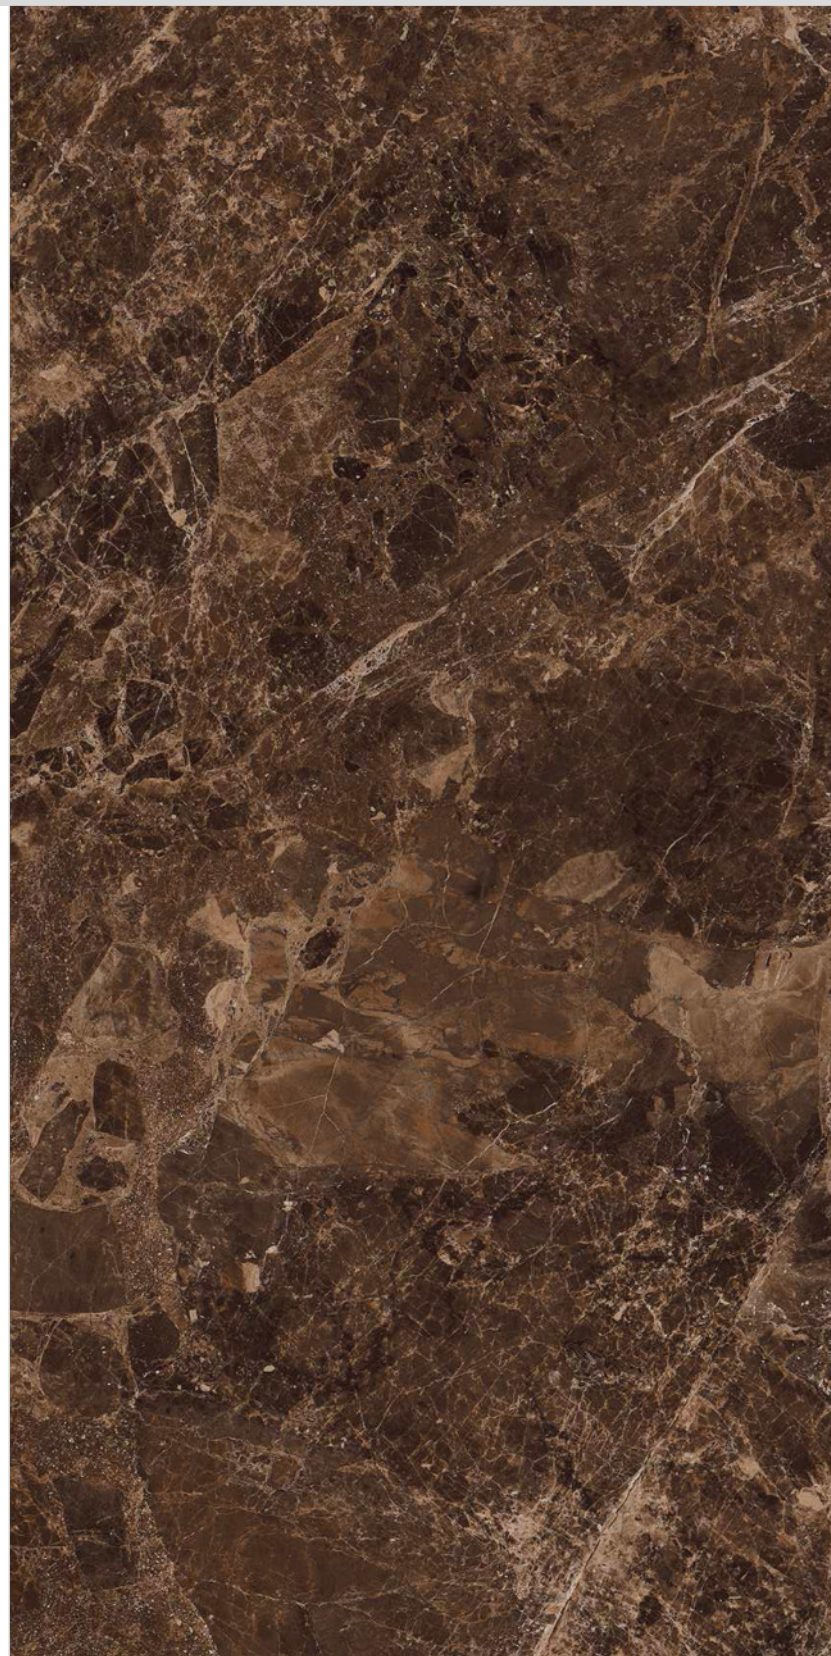

Floor :
Cosmic
Blue

Cosmic Gold NEW

60x120 cm

High Glossy

Random faces : 5

Wall :
Cosmic
Gold

Empradore Coffee

60x120 cm