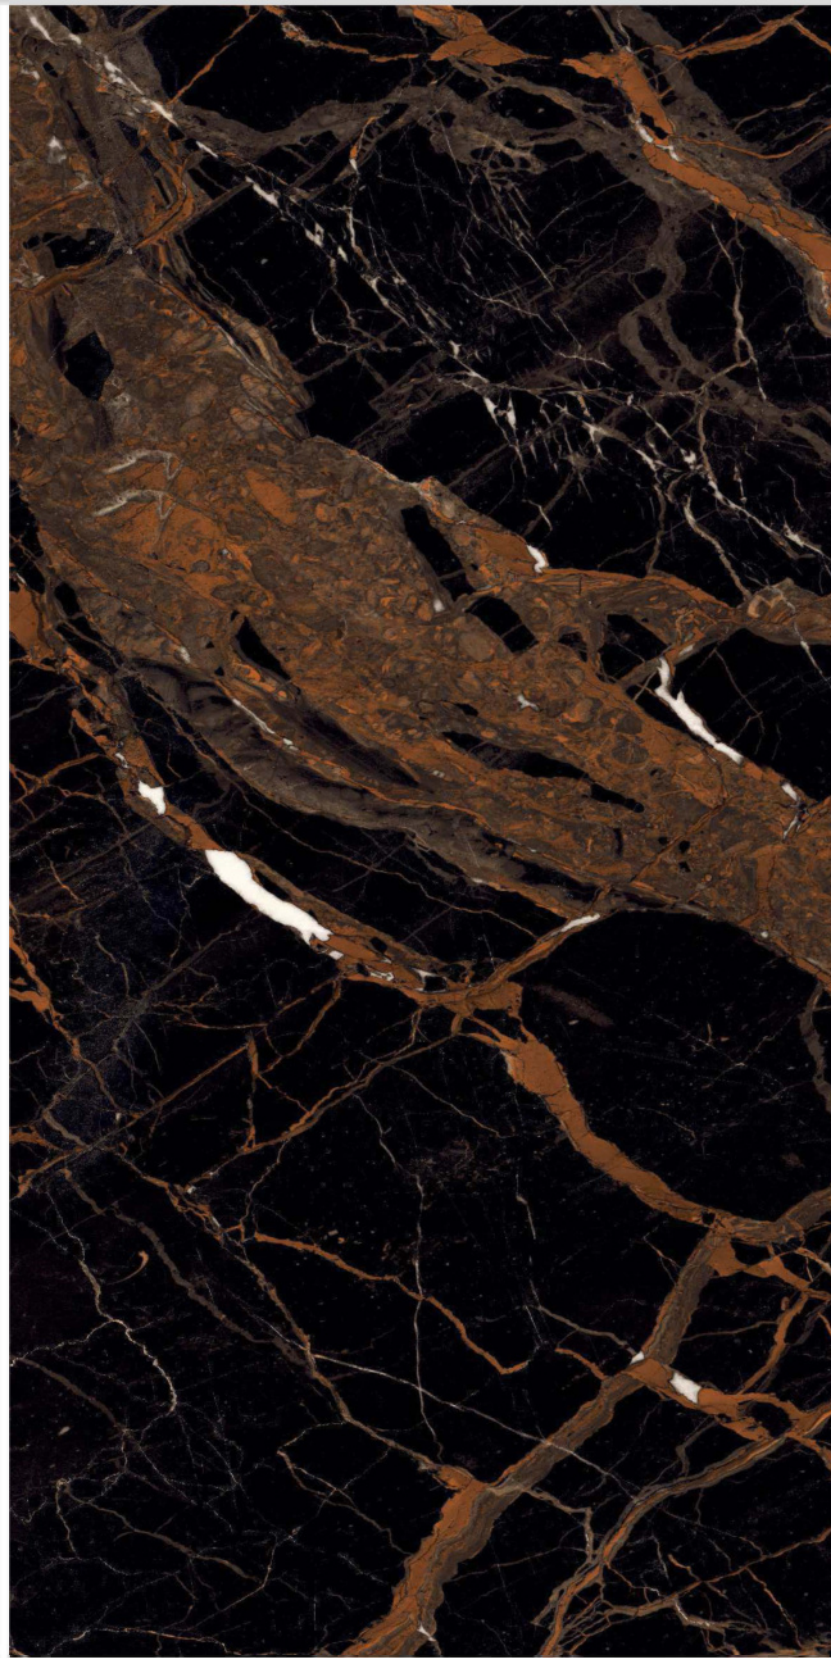

LGF®
TILES

Estrada New

60x120 cm

High Glossy

Random faces : 5