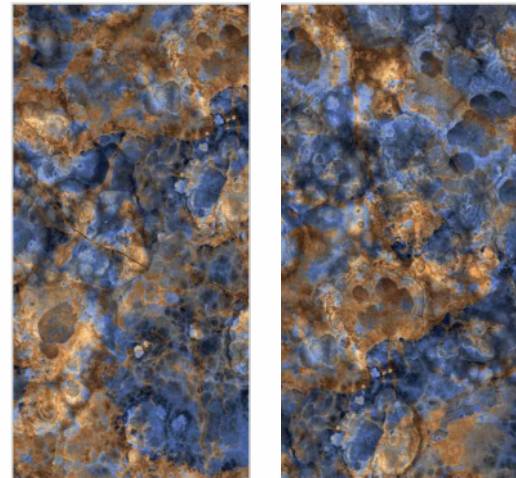

Lazurite Blue

60x120 cm

High Glossy

Random faces : 3