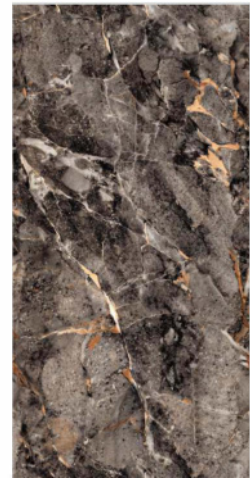

Fantastic Nero NEW

60x120 cm

High Glossy

Random faces : 2

Wall :
Fantastic
Nero

Forest White

60x120 cm

High Glossy