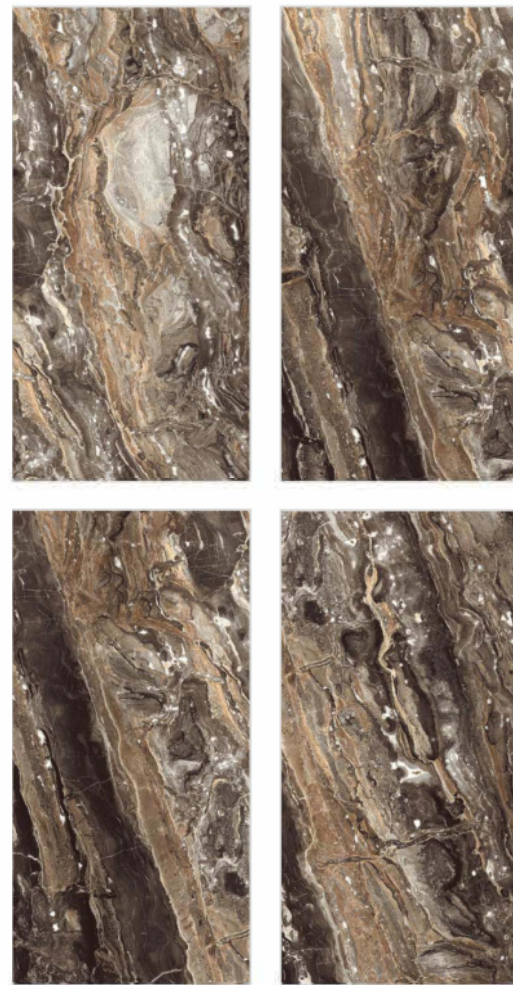

LGF®
TILES

Jupiter Black

60x120 cm

High Glossy

Random faces : 5