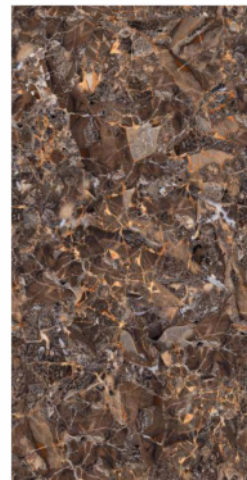

Wall :
Chronic

Clovis Coffee

60x120 cm

High Glossy

Random faces : 5

Floor :
Clovis
Coffee

Wall :
Clovis
Coffee

Coralito Brown NEW ●●●●

60x120 cm

High Glossy

Random faces : 4

Wall :
Coralito
Brown

Cosmic Blue

60x120 cm

High Glossy

Random faces : 3