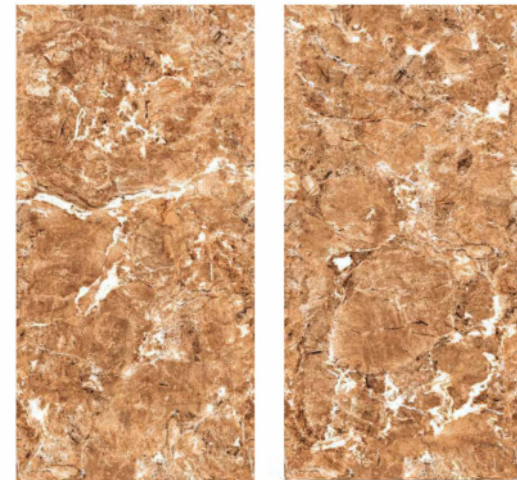

Malibu Gold NEW

60x120 cm

High Glossy

Random faces : 3