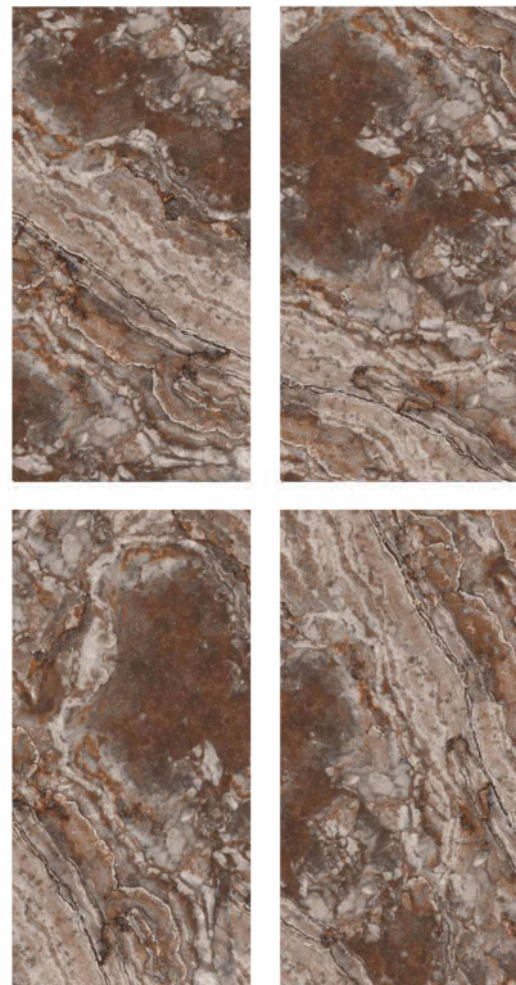

LGF®
TILES

Terra Coffee NEW

60x120 cm

High Glossy

Random faces : 5