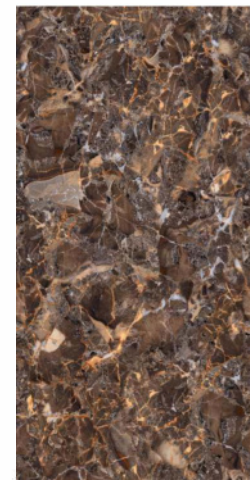

Wall :
Chronic

Clovis Coffee

60x120 cm

High Glossy

Random faces : 5

Floor :
Clovis
Coffee

Wall :
Clovis
Coffee

Coralito Brown NEW ●●●●