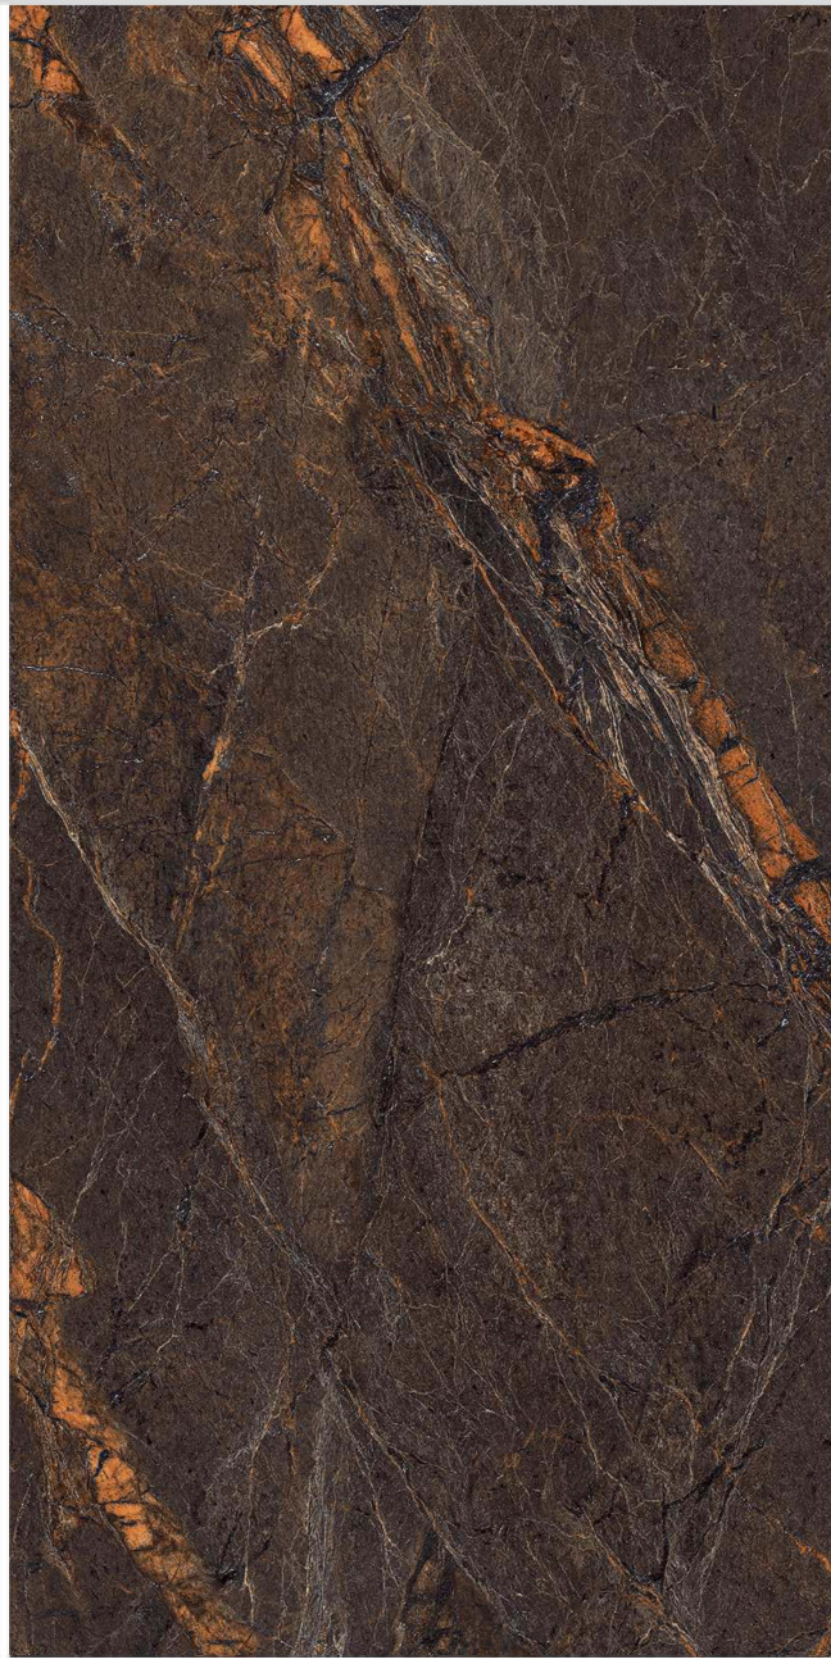

LGF®
TILES

Lava Brown

60x120 cm

High Glossy

Random faces : 3