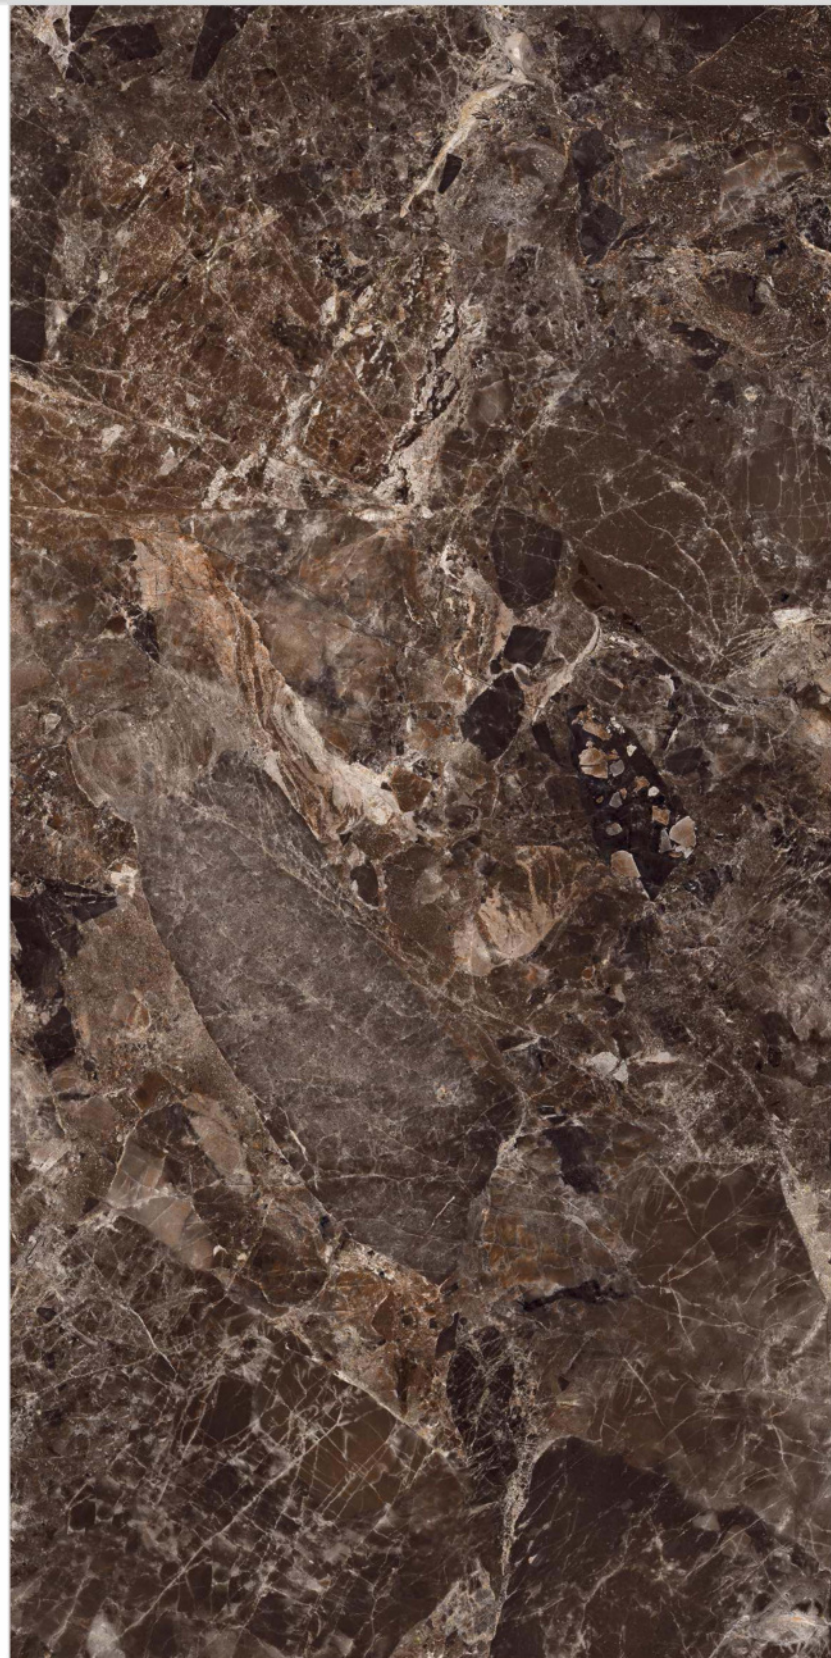

Astra Slate Grey NEW

60x120 cm

High Glossy

Random faces : 3

Wall :
Astra
Slate Grey

LGF[®]
TILES

Carcus Coffee

60x120 cm