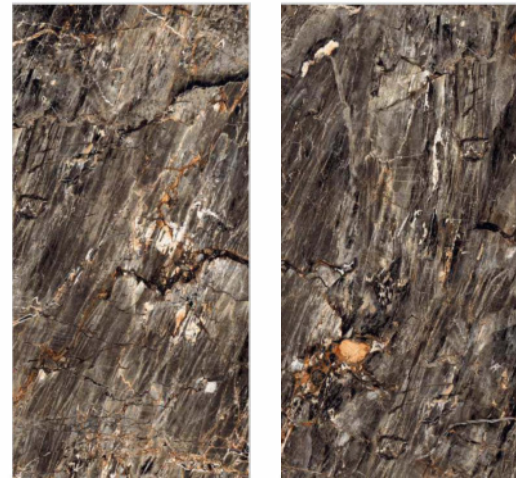

Nairobi Black

60x120 cm

High Glossy

Random faces : 3