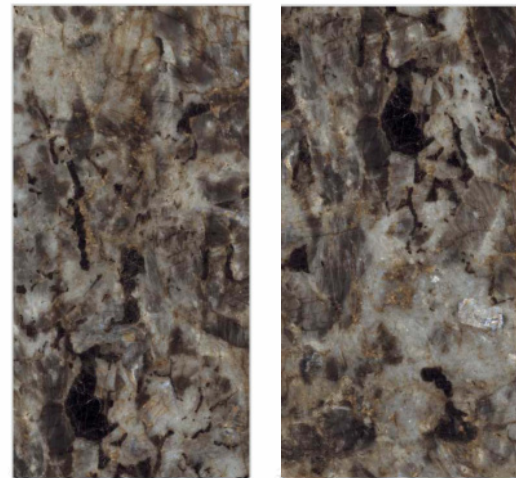

Radiant Grey

60x120 cm

High Glossy

Random faces : 3