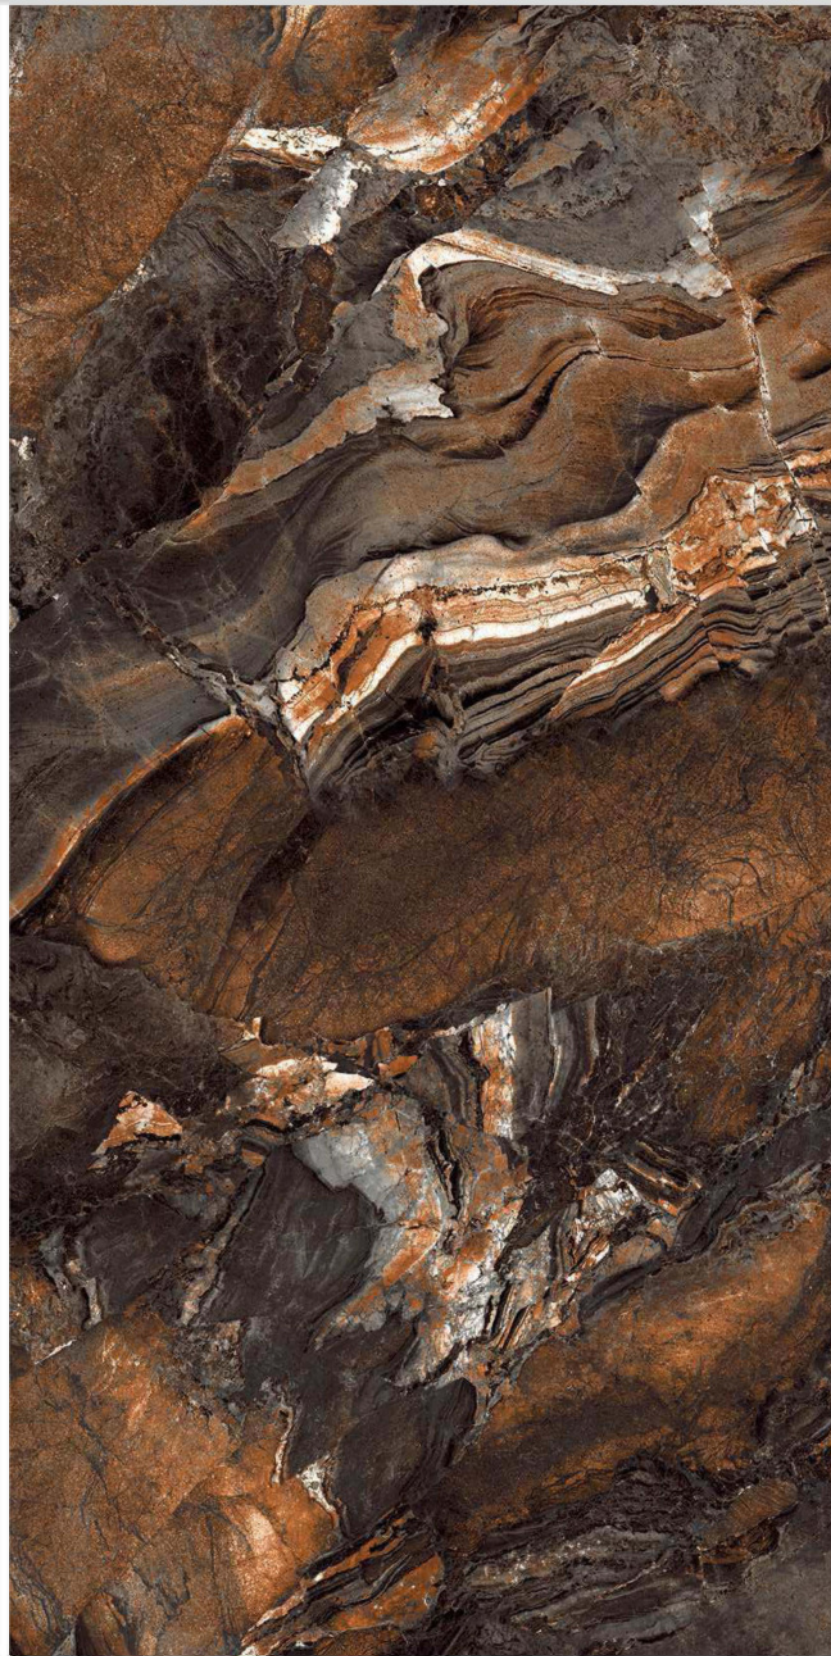

LGF®
TILES

Venus Brown

60x120 cm

High Glossy

Random faces : 3