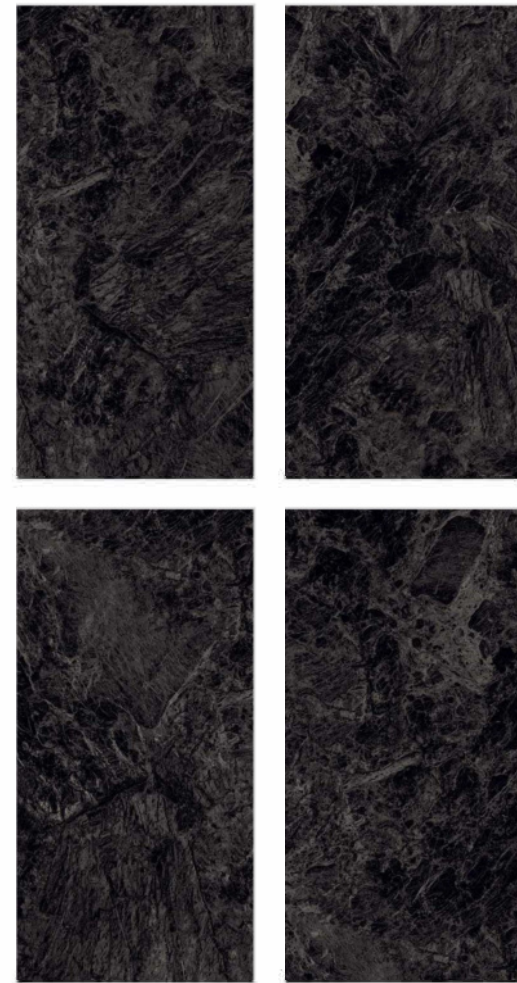

Random faces : 3

Floor :
Forest
White

Fossil Black NEW

60x120 cm

High Glossy

Random faces : 5

Wall :
Fossil
Black

Iris Black