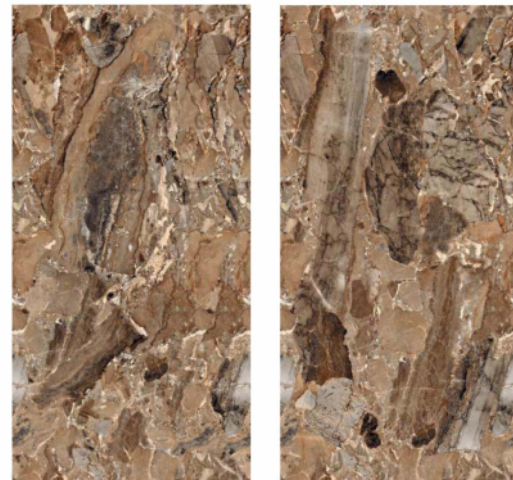

Ocean Brown NEW

60x120 cm

High Glossy

Random faces : 3