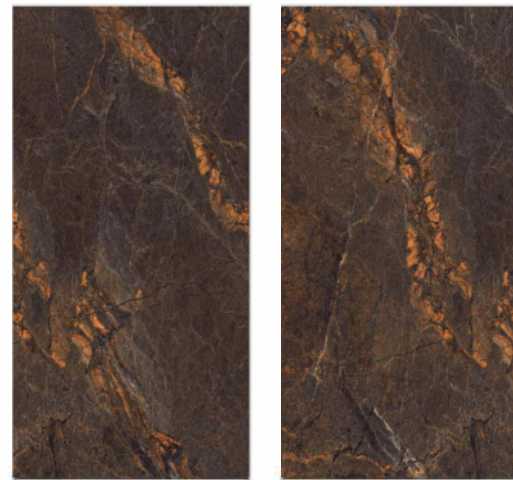

Random faces : 5

Floor :
Jupiter
Black

LGF[®]
TILES

Lava Brown

60x120 cm

High Glossy

Random faces : 3

Floor :
Lava
Brown