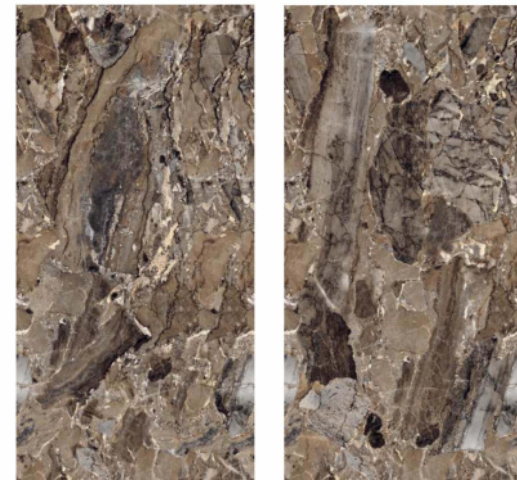

60x120 cm

High Glossy

Random faces : 3

Floor :
Natural
Pine

LGF[®]
TILES

Ocean Black NEW

60x120 cm

High Glossy