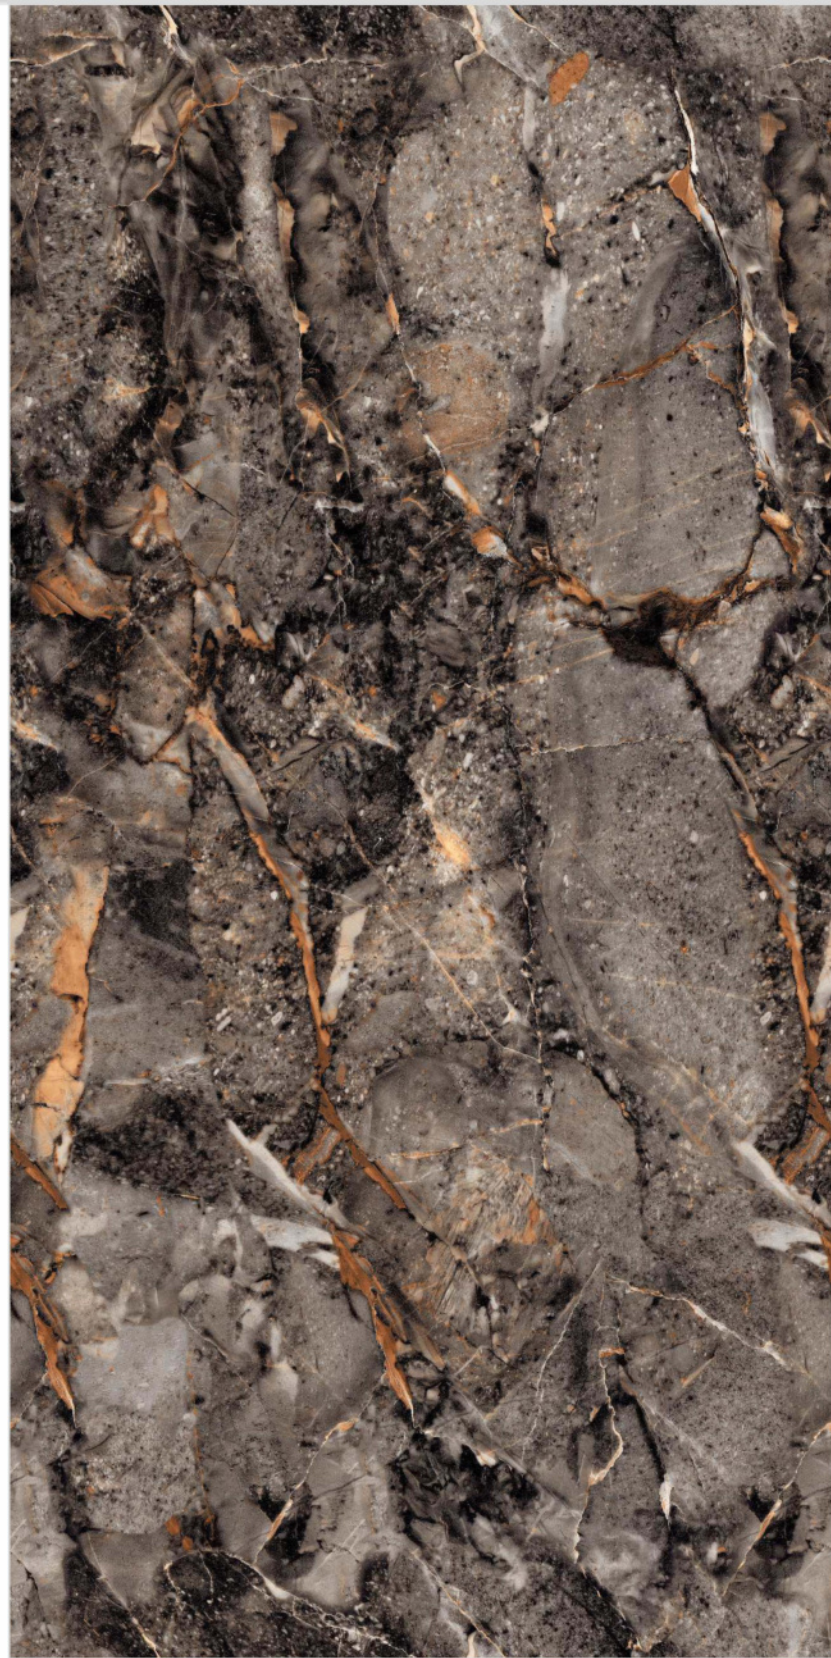

LGF®
TILES

Fantastic Nero NEW

60x120 cm

High Glossy

Random faces : 2