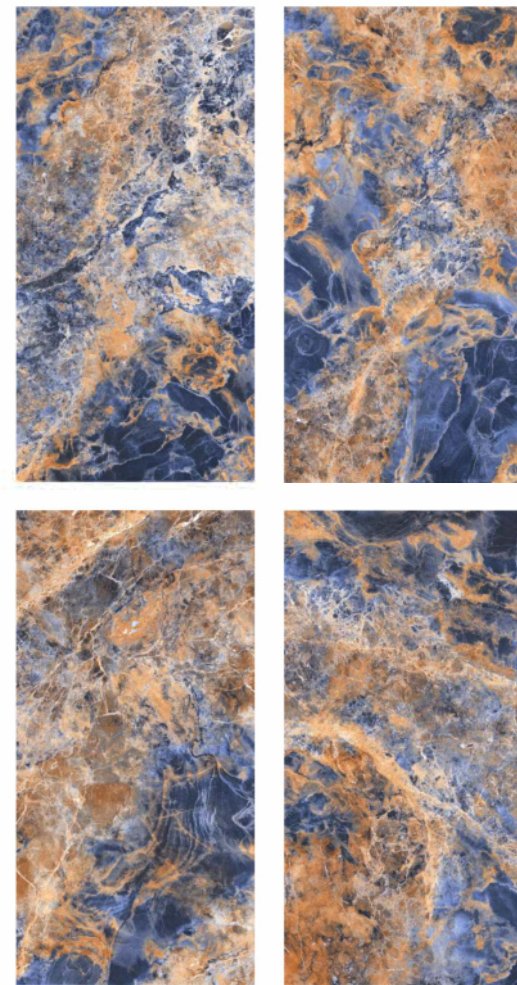

Volcano Blue NEW

60x120 cm

High Glossy

Random faces : 5