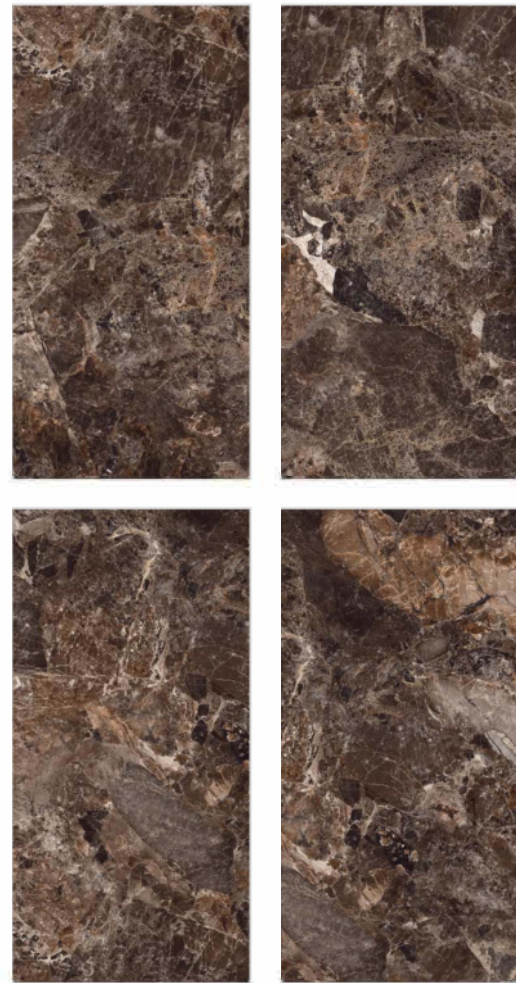

Astra Slate Grey NEW

60x120 cm

High Glossy

Random faces : 3

Wall :
Astra
Slate Grey

LGF[®]
TILES

Carcus Coffee

60x120 cm