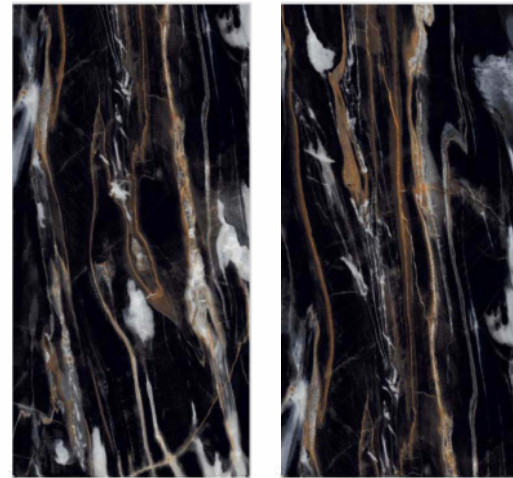

Evreux Black

60x120 cm

High Glossy

Random faces : 3