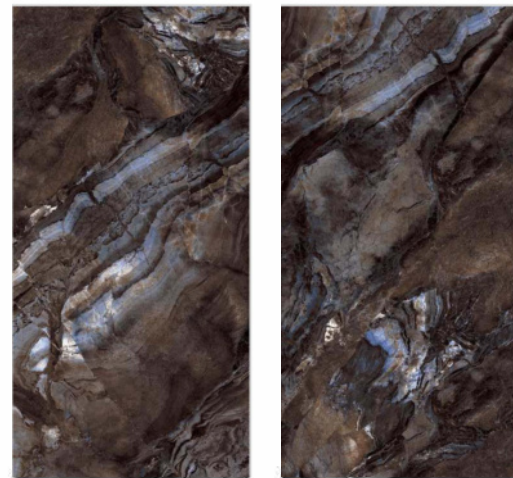

Venus Azul

60x120 cm

High Glossy

Random faces : 3