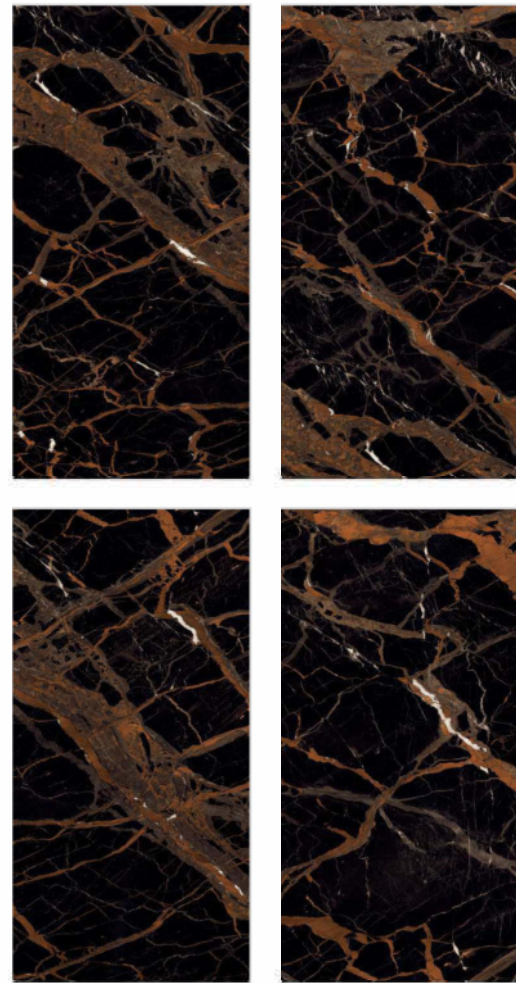

High Glossy

Random faces : 8

Floor :
Empradore
Coffee

LGF[®]
TILES

Estrada New

60x120 cm

High Glossy

Random faces : 5